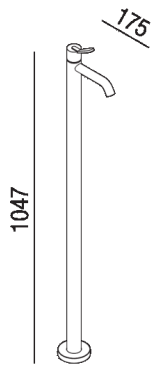

Floor standing washbasin mixer tap with floor connections
 .EFEZ004_+IFEZ004

Benedini Associati, 2018

Finishes

-  Chrome
-  Matt white painted
-  Matt black painted

Materials

-  Brass

Floor standing washbasin mixer tap with floor connections

Height:	105.7 cm	41" 5/8 inches
Depth:	17.5 cm	6" 7/8 inches

Main dimensions